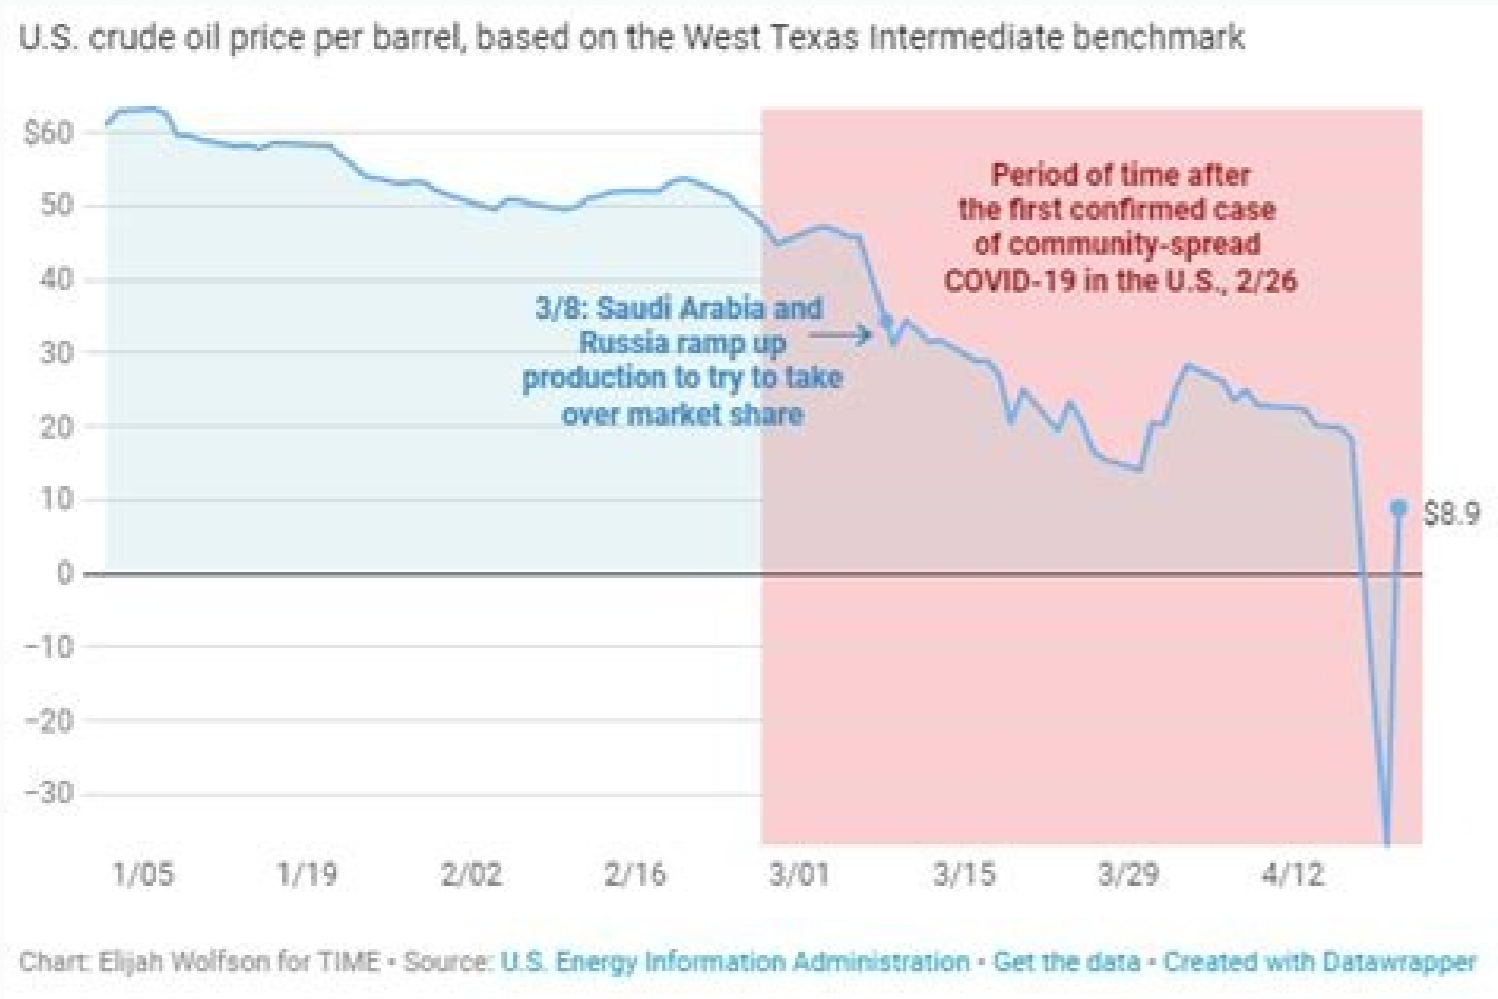

Accidents reported today medford oregon